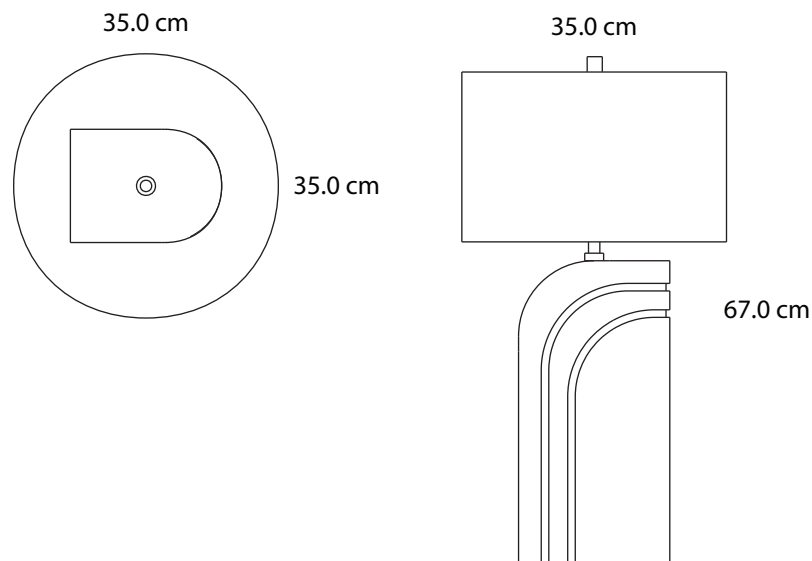

# Studio Annetta

#SAL0103

ECHOES OF THE 1970S AND SUBTLE REFERENCES TO THE WORK OF PIERRE CARDIN INFORM THIS SIMPLE BUT ELEGANT PIECE, WHICH IS CRAFTED FROM A SINGLE SOLID BLOCK OF MARBLE.

DIMENSIONS:  
Ø35 X 67 H CM