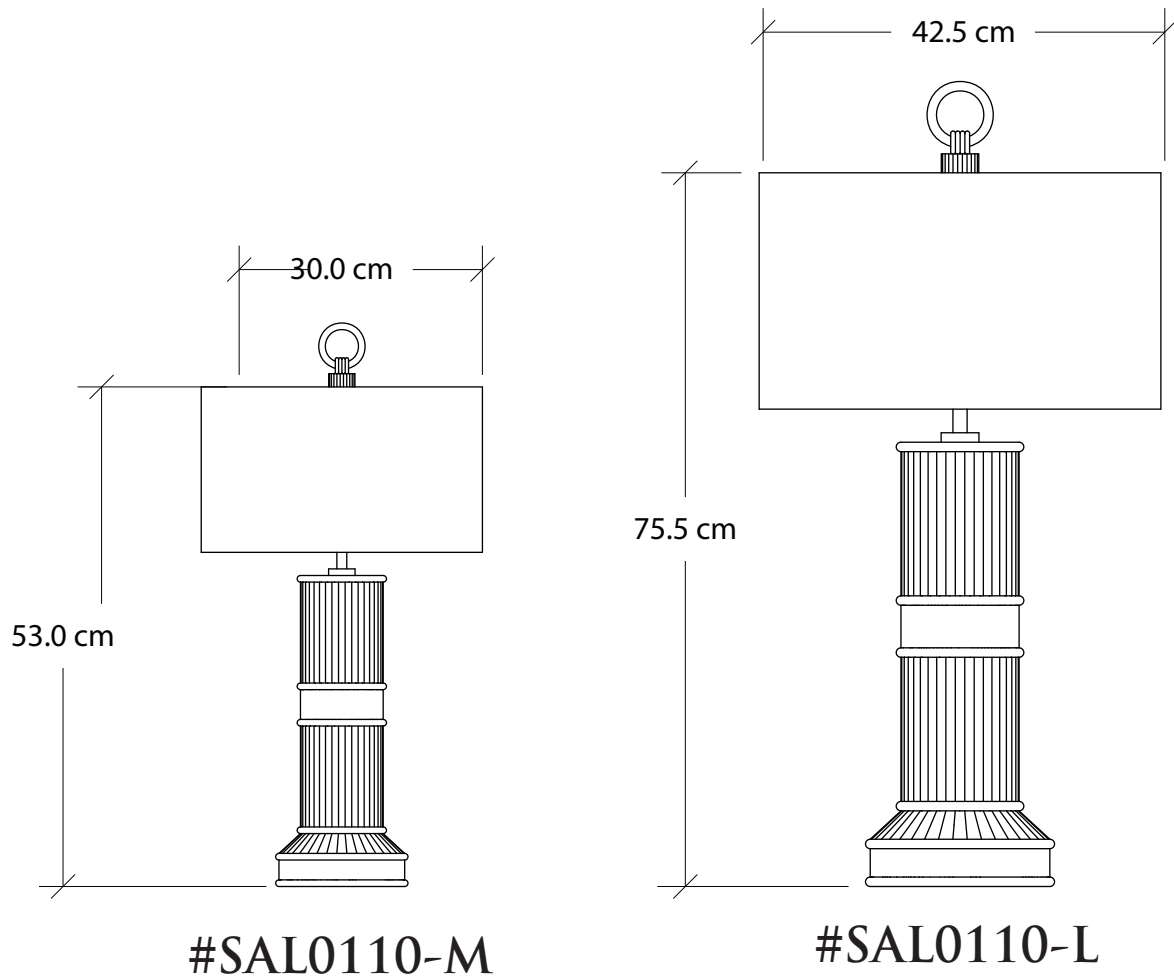

Studio Annetta

#SAL0110

Studio Annetta

INSPIRED BY A TABLE FROM THE 1940S, THIS DESIGN MARRIES CLASSIC WITH INDUSTRIAL. CAST FROM SOLID BRONZE AND WITH A MATCHING BRONZE FINIAL, IT IS ONE OF THE COLLECTION'S MORE MASCULINE DESIGNS. AVAILABLE IN TWO SIZES.

DIMENSIONS:

Ø30.0 X 53.0 H CM – MEDIUM

Ø42.5 X 75.5 H CM – LARGE

Studio Annetta (Hong Kong) Ltd.
14C E Wah Factory Building
56-60 Wong Chuk Hang Road
Aberdeen, Hong Kong
T: +852 3489 0240 F: +852 3010 4840
E: products@studioannetta.com
www.studioannetta.com